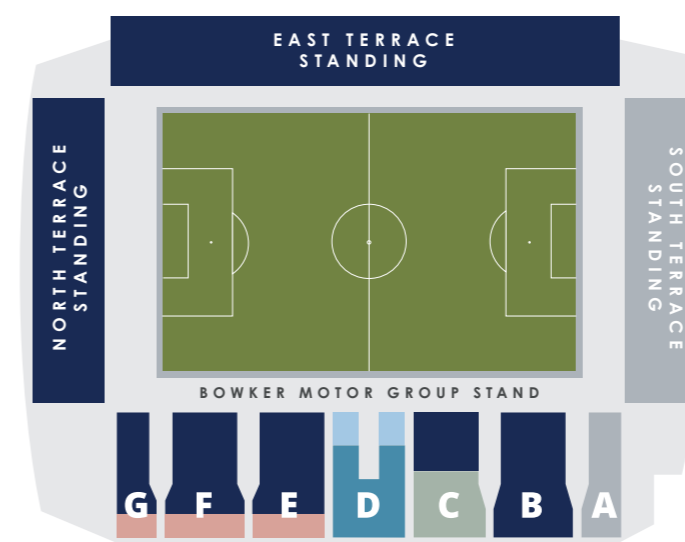

OPTION	LOCATION (SEE STADIUM MAP BELOW)	SEAT TYPE	ASSIGNED MATCH DAY PARKING SPACE	EARLY BIRD PRICES ² (£)	EARLY BIRD COST PER GAME (23 GAMES) (£)	SEASON TICKET COST (£)	INDIVIDUAL MATCH PRICE (£)			
							MEMBER PRE-GAME ³	NON-MEMBER PRE-GAME ³	MEMBER MATCHDAY ⁴	NON-MEMBER MATCHDAY ⁴
2022 SEATING	BLOCK D BEHIND THE DUGOUT	PADDED WITH ARM RESTS	YES¹	400	17.39	475	28	30	32	35
WEST STAND PREMIUM	BLOCK C (ROWS G-H-J)	PADDED WITH ARM RESTS	NO	300	13.04	330	19	21	23	25
WEST STAND	BLOCK B, E OR G	REGULAR	NO	250	10.86	280	16	18	20	22
WEST STAND U18 YOUNG GUNS⁵	ALL AREAS	REGULAR	NO	65	2.83	85	5	6	7	8
WEST STAND CHILD U12⁶	ALL AREAS⁷	REGULAR	NO	40	1.74	65	3	4	5	6
ADULT	EAST TERRACE	N/A	NO	230	10	250	15	16	17	18
U18 YOUNG GUNS⁵	EAST TERRACE	N/A	NO	70	3.04	90	6	7	8	9
CHILD U12⁶	EAST TERRACE	N/A	NO	60	2.60	80	4	5	6	7
ADULT	NORTH STAND	N/A	NO	190	8.26	210	12	13	14	15
U18 YOUNG GUNS⁵	NORTH STAND	N/A	NO	60	2.60	80	4	5	6	7
CHILD U12⁶	NORTH STAND	N/A	NO	FREE	FREE	FREE	FREE	FREE	FREE	FREE

⁷ BLOCK F IN THE WEST STAND IS OUR DESIGNATED FAMILY BLOCK

STADIUM MAP

- HOME FANS
- AWAY FANS
- "PRESIDENTS CLUB" SEATING
- "2022 CLUB" SEATING
- EXECUTIVE BOXES
- DUGOUT / TECHNICAL AREA

BUILDING A FOOTBALL CLUB
ONE FAN AT A TIME